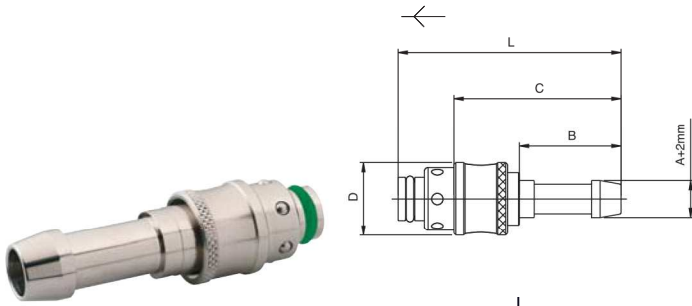

415

INNESTO CON PORTAGOMMA DIRITTO - STRAIGHT PLUG WITH REST FOR RUBBER HOSE

A	B	C	D	L	Conf. Pack.
8	27.5	45	20	60.5	10
10	27.5	45	20	60.5	10
12	33	50.5	20	66	10

A	B	C	D	L	Conf. Pack.
3/8	24	48	20	58	10
1/2	28	54.5	20	64	10