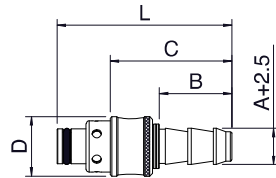

415

INNESTO CON PORTAGOMMA DIRITTO - STRAIGHT PLUG WITH REST FOR RUBBER HOSE

A	B	C	D	L	Conf. Pack.
8	27.5	45	20	60.5	10
10	27.5	45	20	60.5	10
12	33	50.5	20	66	10

A	B	C	D	L	Conf. Pack.
3/8	24	48	20	58	10
1/2	28	54.5	20	64	10