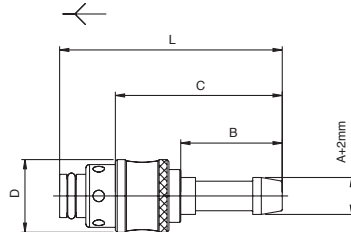

420-520 SERIES

DN 12 mm

425

INNESTO CON PORTAGOMMA DIRITTO - STRAIGHT PLUG WITH REST FOR RUBBER HOSE

A	B	C	D	L	Conf. Pack.
13	33	55	28	75	10
16	33	55	28	75	10